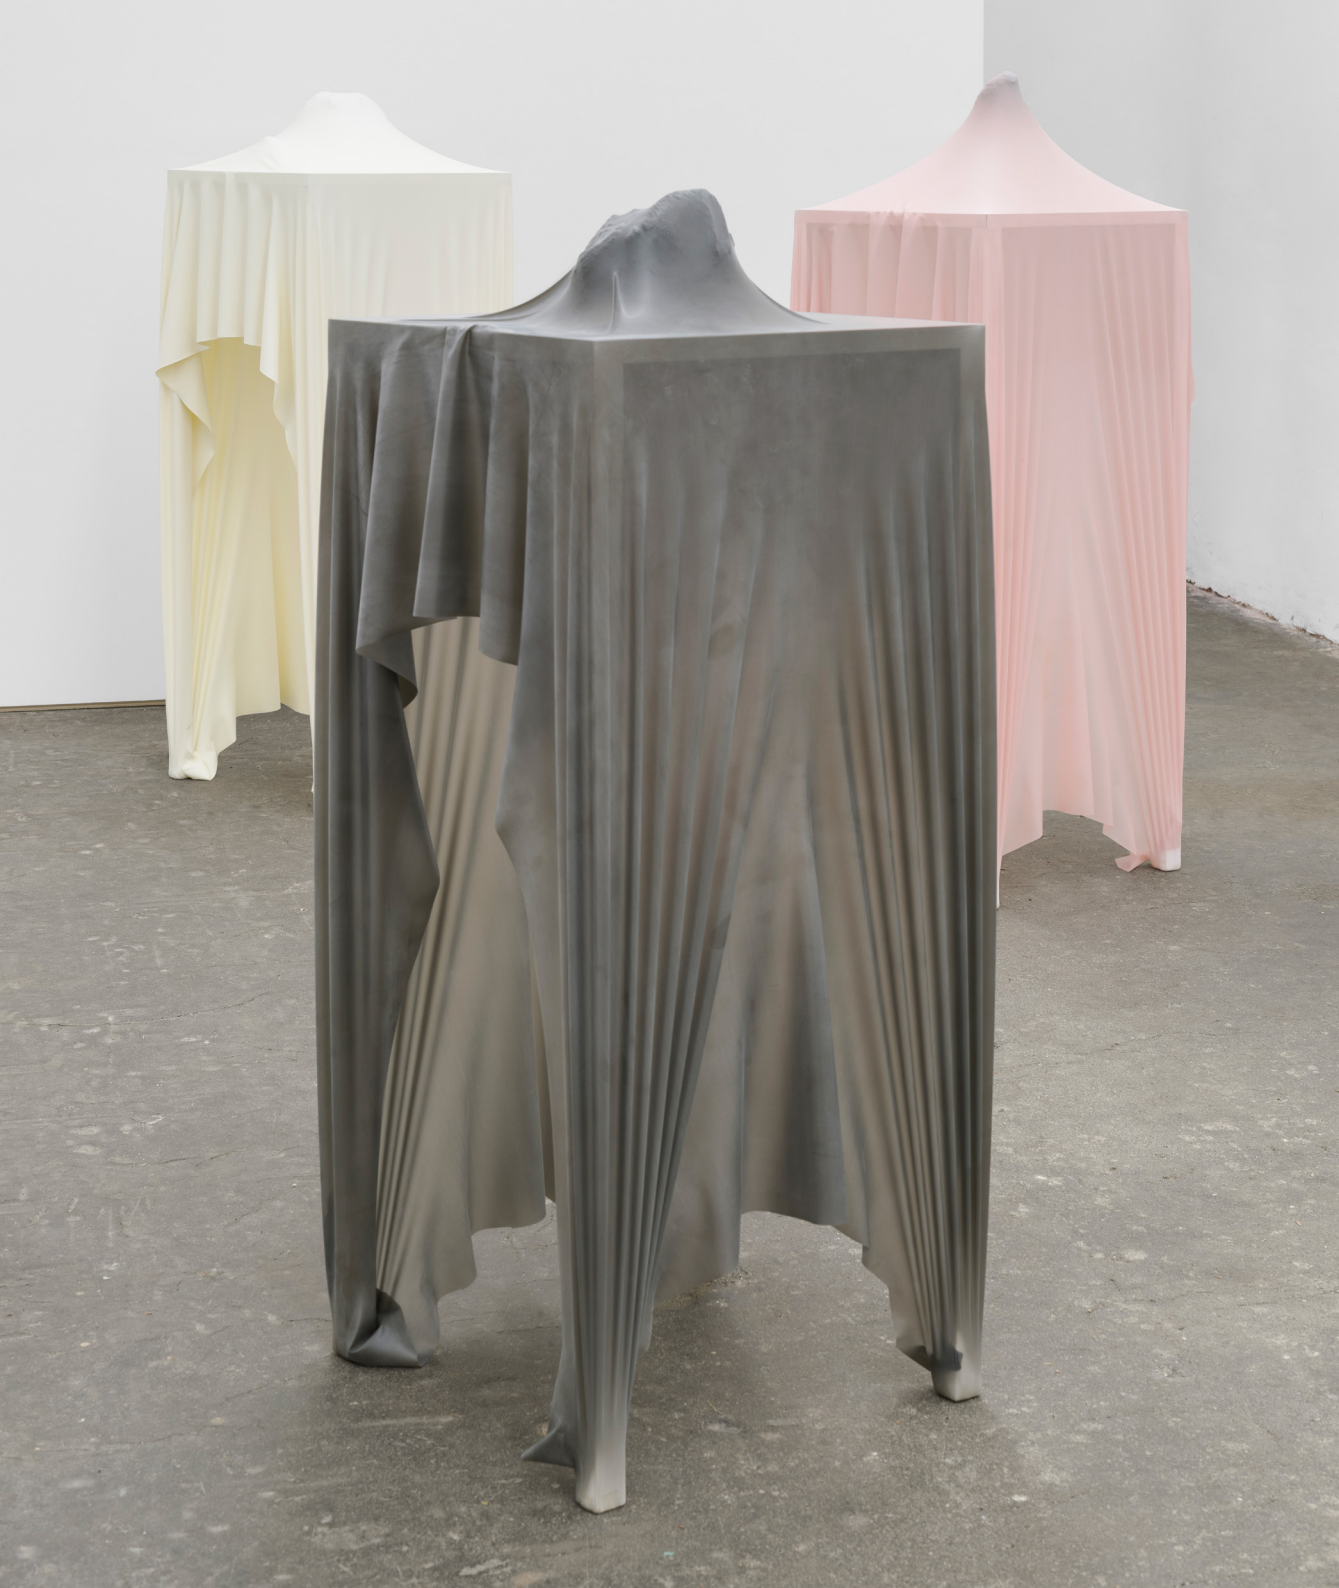

exhibition view