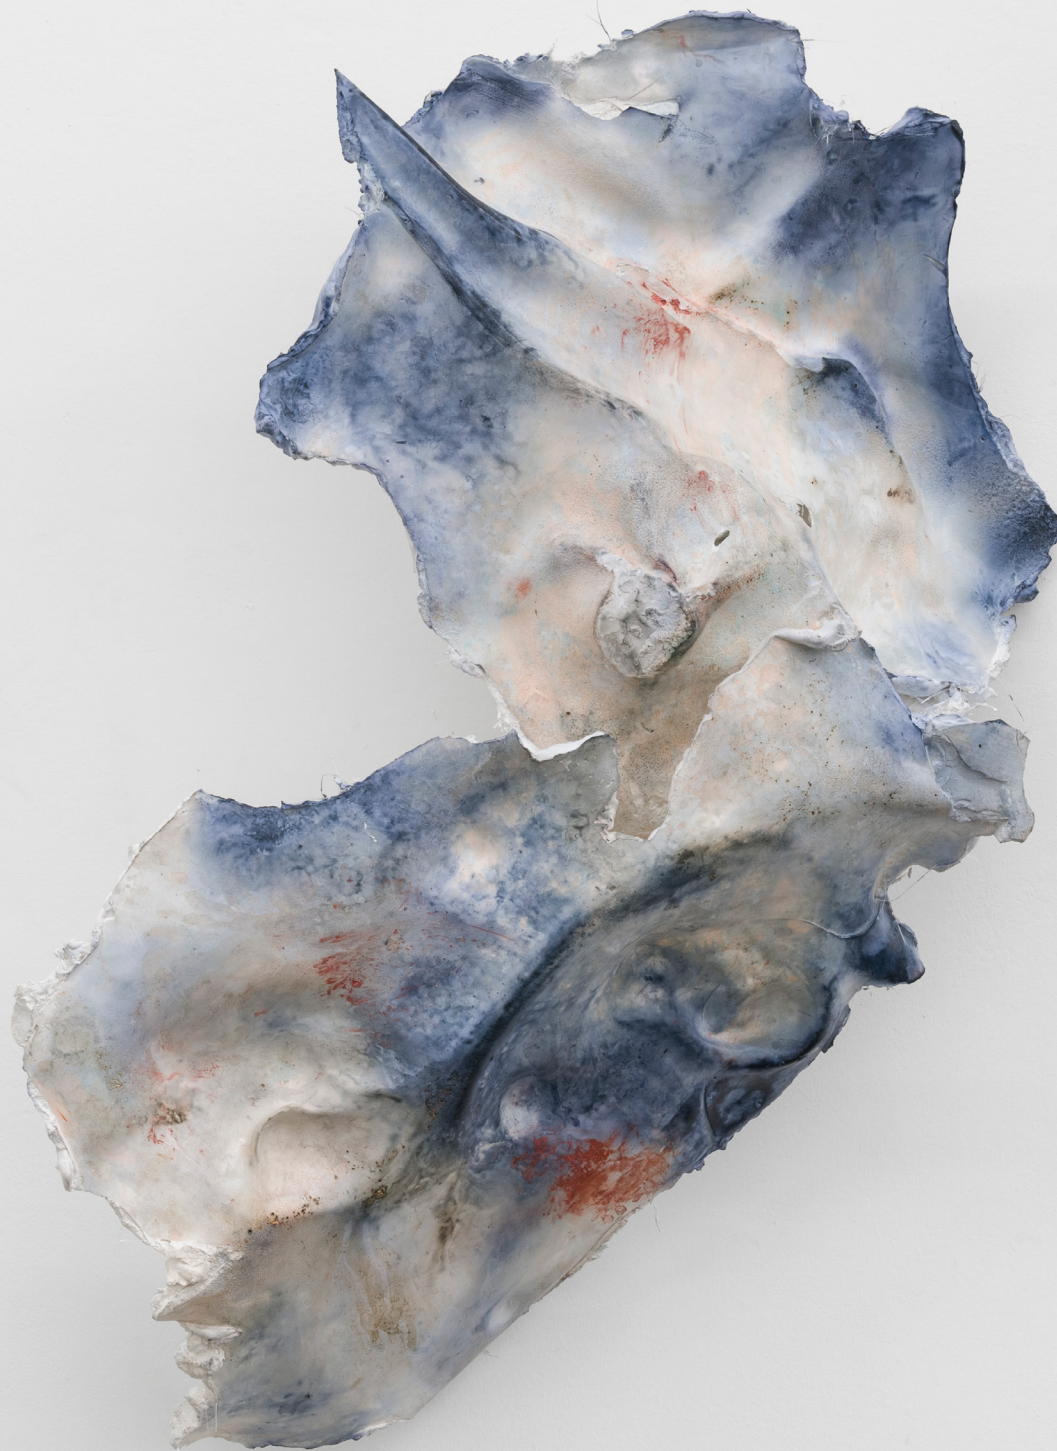

www.instagram.com/studiopicknick

WWW.STUDIOPICKNICK.COM

exhibition view

exhibition view

exhibition view

exhibition view

exhibition view

ALTSOMMA  
2018  
plaster, pigment, steel  
65 x 75 x 22 cm

*URSOMMA*  
2018  
plaster, pigment, steel  
95 x 60 x 26 cm

MEDUSA PIERCING  
2018

plaster, pigment, steel, PVC sheets  
Installation: size variable  
Object: 130 x 88 x 70 cm

MEDUSA PIERCING  
2018

plaster, pigment, steel, PVC sheets  
Installation: size variable  
Object: 130 x 88 x 65 cm