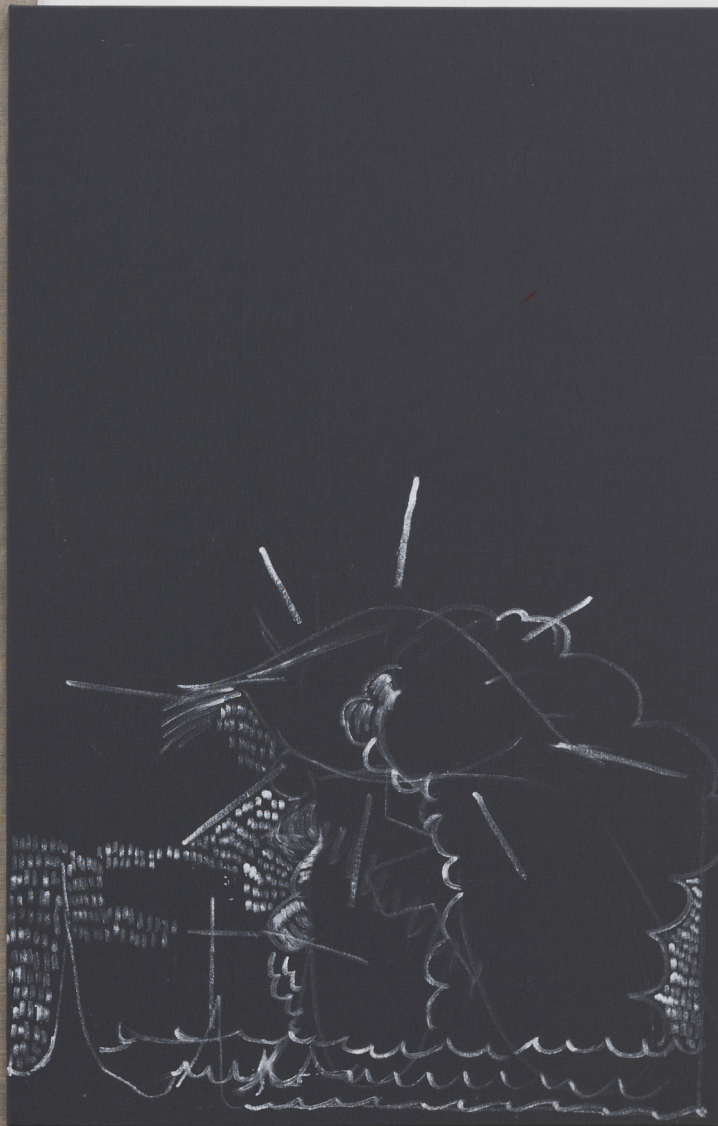

www.instagram.com/studiopicknick

WWW.STUDIOPICKNICK.COM

exhibition view

exhibition view

exhibition view

exhibition view

'References references references', 2018
Oil and water on linen canvas, wooden stretcher
140 x 90 cm

'Untitled', 2018
Oil, acrylic and digital print on polyester
Variable dimensions

Left:
'Drift drift drift', 2018
Oil and water on linen canvas
147 x 96 cm

Right:
'Drift drift drift', 2018
Oil and water on linen canvas, wooden
stretcher
140 x 90 cm

'Untitled', 2018
Oil, acrylic and digital print on polyester
Variable dimensions

'Drift drift drift', 2018
Oil and water on linen canvas, wooden stretcher
140 x 90 cm

'A large mass of snow, leaves, or other material piled up
or carried along by the wind.', 2018
Oil, acrylic and patch on cotton canvas, wooden stretcher
60 x 46 cm

'Drift drift drift', 2018
Oil and water on linen canvas
147 x 96 cm

'Drift drift drift', 2018
Oil and water on linen canvas
147 x 96 cm

'Untitled', 2018
Oil, acrylic and digital print on polyester
Variable dimensions