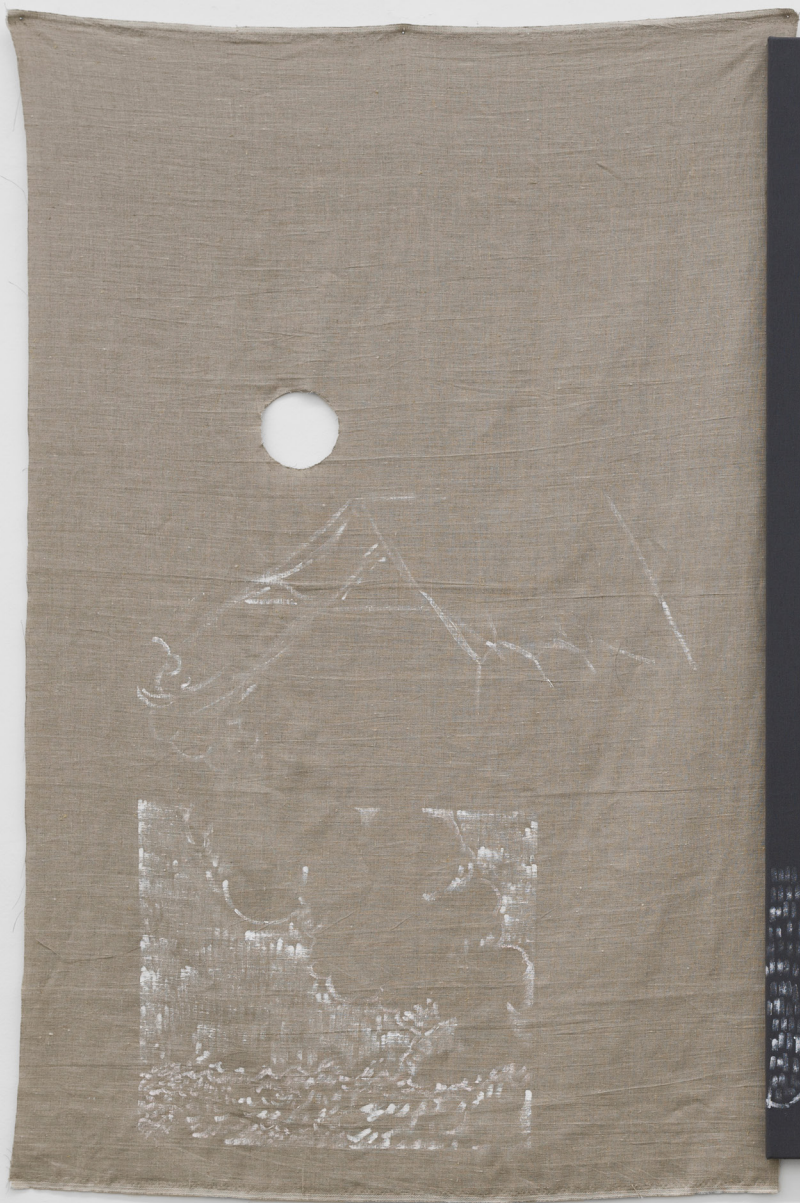

www.instagram.com/studiopicknick

WWW.STUDIOPICKNICK.COM

exhibition view

exhibition view

exhibition view

exhibition view

'References references references', 2018
Oil and water on linen canvas, wooden stretcher
140 x 90 cm

'Untitled', 2018
Oil, acrylic and digital print on polyester
Variable dimensions

Left:
'Drift drift drift', 2018
Oil and water on linen canvas
147 x 96 cm

Right:
'Drift drift drift', 2018
Oil and water on linen canvas, wooden
stretcher
140 x 90 cm

'Untitled', 2018
Oil, acrylic and digital print on polyester
Variable dimensions

'Drift drift drift', 2018
Oil and water on linen canvas, wooden stretcher
140 x 90 cm

'A large mass of snow, leaves, or other material piled up
or carried along by the wind.', 2018
Oil, acrylic and patch on cotton canvas, wooden stretcher
60 x 46 cm

'Drift drift drift', 2018
Oil and water on linen canvas
147 x 96 cm

'Drift drift drift', 2018
Oil and water on linen canvas
147 x 96 cm

'Untitled', 2018
Oil, acrylic and digital print on polyester
Variable dimensions